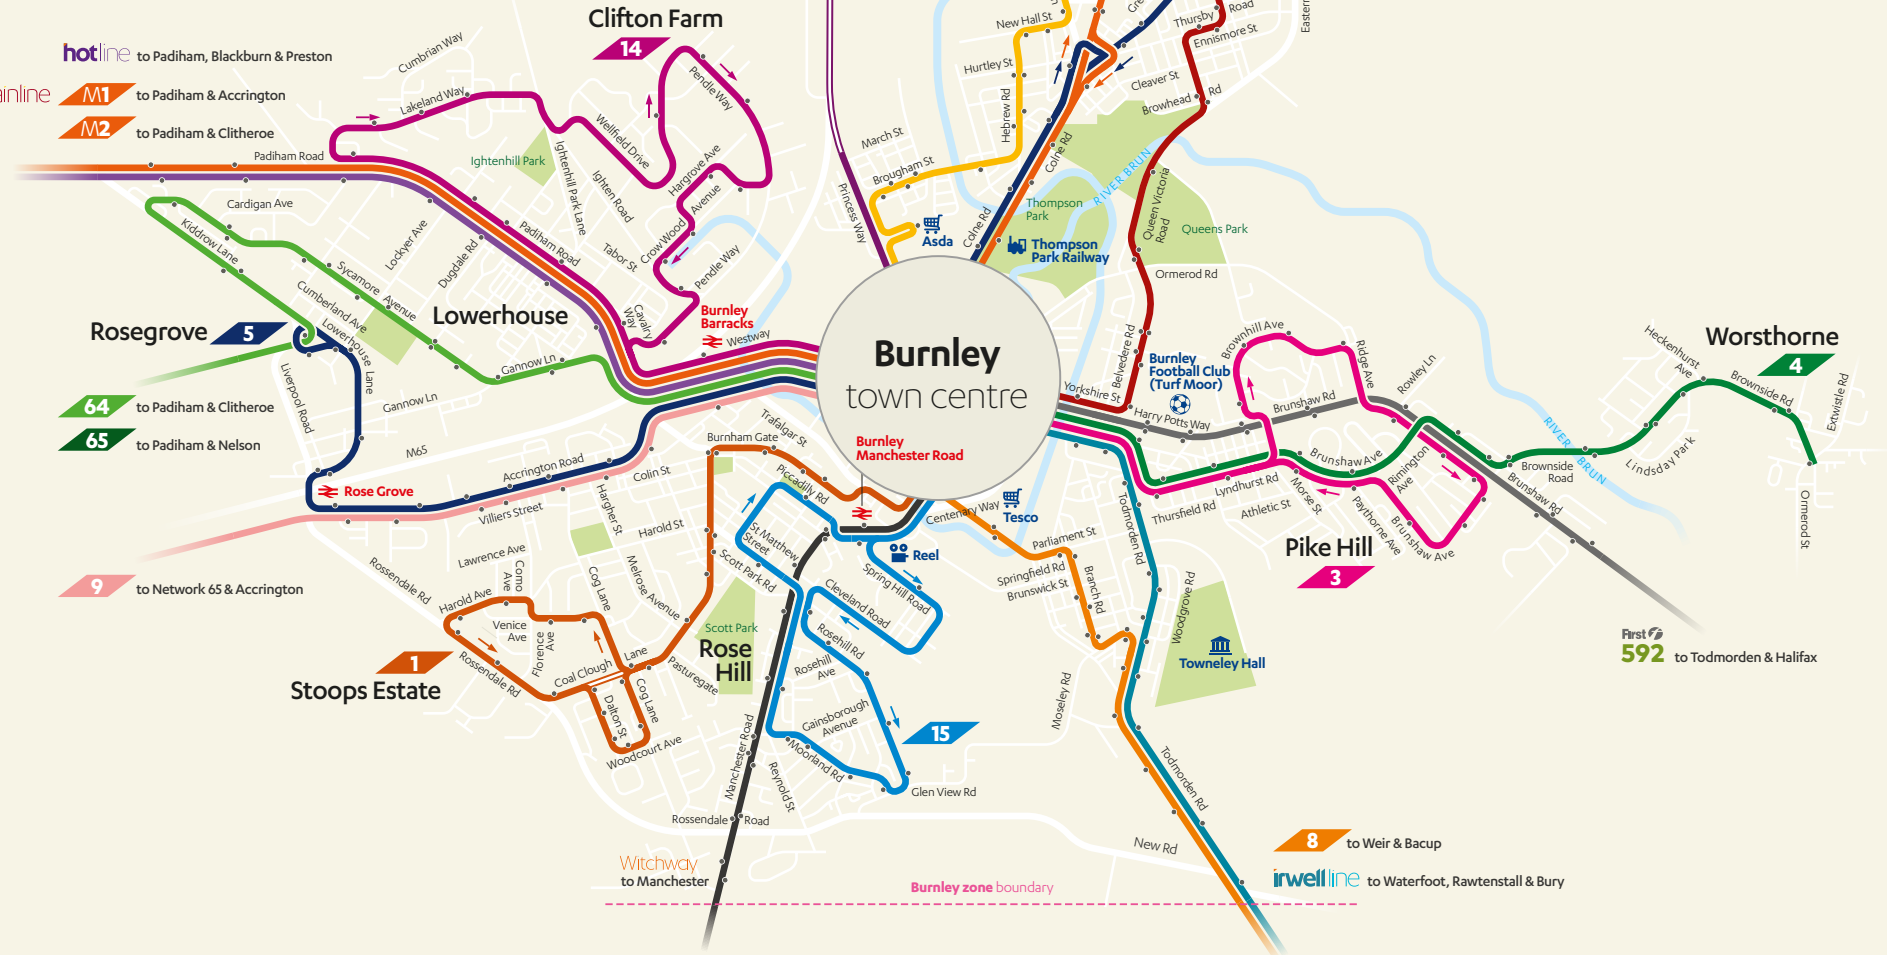

- 69** to Nelson
- M3** to Nelson, Colne & Trawden
- M4** to Nelson, Colne & Keighley
- M5** to Nelson, Colne & Barnoldswick
- 2** to Nelson & Higherford
- 6** to Nelson & Colne

PENDLE WIZZ
FAST to Colne & Skipton

- hotline** to Padiham, Blackburn & Preston
- M1** to Padiham & Accrington
- M2** to Padiham & Clitheroe

Burnley town centre
Burnley Manchester Road

irwell line to Waterfoot, Rawtenstall & Bury